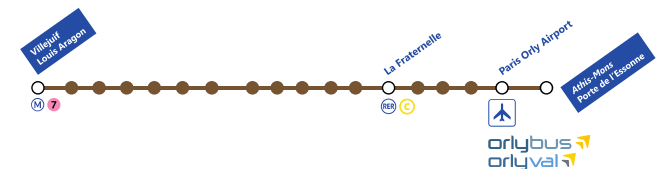

#### Line 1

From: Paris "Etoiles Champs-Elysées", Paris "Invalides" & Paris "Gare Montparnasse"  
To: Orly Airport South Terminal

First departure: Paris "Etoiles Champs-Elysées" at 5:00AM  
Last departure: Paris "Etoiles Champs-Elysées" at 10:40PM

#### Line 1

From: Orly Airport South Terminal  
To: Paris "Etoiles Champs-Elysées" (via Paris "Invalides" & Paris "Gare Montparnasse")

First departure: 6:00AM

Last departure: 11:40PM

#### Line 3

From: Orly Airport South Terminal  
To: Charles de Gaulles (CDG) Airport - Terminal 2

First drive: 5:55AM

Frequency of bus shuttles:

Last departure: 10:30PM each 30 minutes

#### By Tramway

From: Paris "Villejuif Louis Aragon"  
To: "Athis-Mons Porte de l'Essonne"  
Stop: "Aéroport d'Orly"