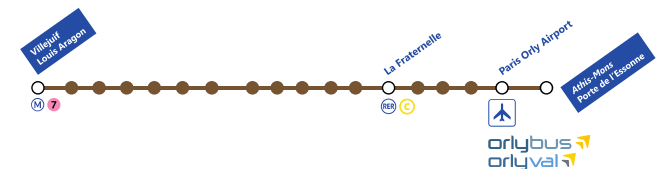

#### Line 1

From: Paris "Etoiles Champs-Élysées", Paris "Invalides" & Paris "Gare Montparnasse"  
To: Orly Airport South Terminal

First departure: Paris "Etoiles Champs-Élysées" at 5:00AM  
Last departure: Paris "Etoiles Champs-Élysées" at 10:40PM

#### Line 1

From: Orly Airport South Terminal  
To: Paris "Etoiles Champs-Élysées" (via Paris "Invalides" & Paris "Gare Montparnasse")

First departure: 6:00AM

Last departure: 11:40PM

#### Line 3

From: Orly Airport South Terminal  
To: Charles de Gaulles (CDG) Airport - Terminal 2

First drive: 5:55AM

Frequency of bus shuttles:

Last departure: 10:30PM each 30 minutes

#### By Tramway

From: Paris "Villejuif Louis Aragon"  
To: "Athis-Mons Porte de l'Essonne"  
Stop: "Aéroport d'Orly"